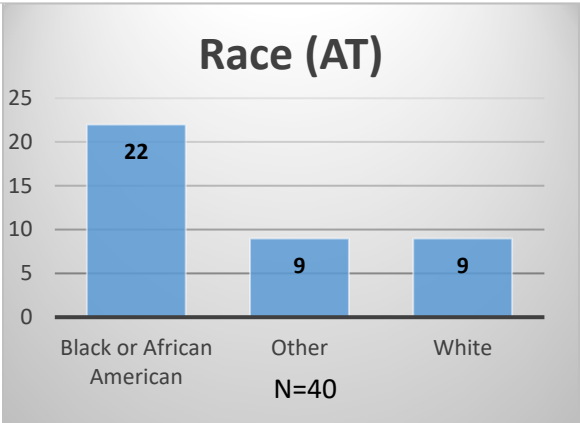

Daily Data Dashboard – November 28, 2022
Demographics for JTDC Population
Monday Morning Midnight Count

Total # of probation Involved youth¹: 1,026

¹ Probation Active: Any youth who is pending sentencing with an active social history, has been formally placed on probation or supervision with Cook County Juvenile Probation on the date of the report.

*Age, Gender and Race for Criminal Court population (N=2) is not represented in this report.

Data sources: cFive Supervisor – Probation Population and RMIS – JTDC Population

Daily Data Dashboard – November 28, 2022
Demographics for JTDC Population
Monday Morning Midnight Count