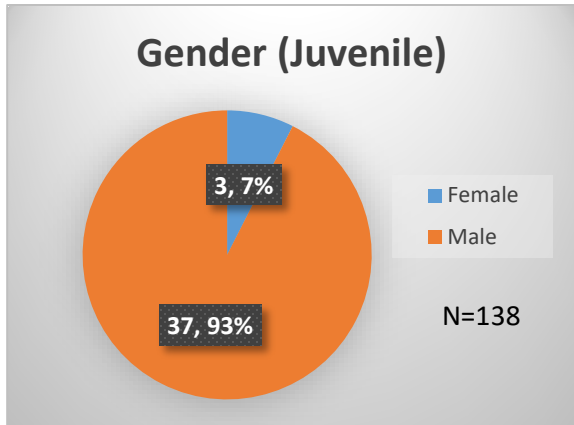

Daily Data Dashboard – November 28, 2022
Demographics for JTDC Population
Monday Morning Midnight Count

Total # of probation Involved youth¹: 1,026

¹ Probation Active: Any youth who is pending sentencing with an active social history, has been formally placed on probation or supervision with Cook County Juvenile Probation on the date of the report.

*Age, Gender and Race for Criminal Court population (N=2) is not represented in this report.

Data sources: cFive Supervisor – Probation Population and RMIS – JTDC Population

Daily Data Dashboard – November 28, 2022
Demographics for JTDC Population
Monday Morning Midnight Count