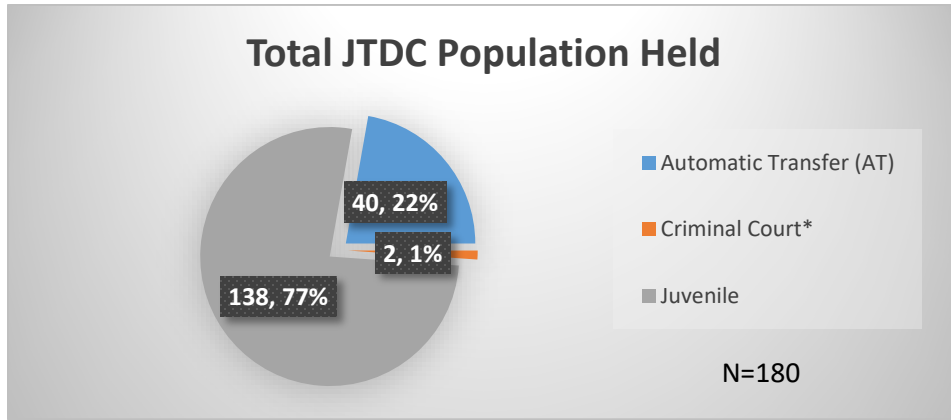

Daily Data Dashboard – November 28, 2022
Demographics for JTDC Population
Monday Morning Midnight Count

Total # of probation Involved youth¹: 1,026

¹ Probation Active: Any youth who is pending sentencing with an active social history, has been formally placed on probation or supervision with Cook County Juvenile Probation on the date of the report.

*Age, Gender and Race for Criminal Court population (N=2) is not represented in this report.

Data sources: cFive Supervisor – Probation Population and RMIS – JTDC Population

Daily Data Dashboard – November 28, 2022
Demographics for JTDC Population
Monday Morning Midnight Count