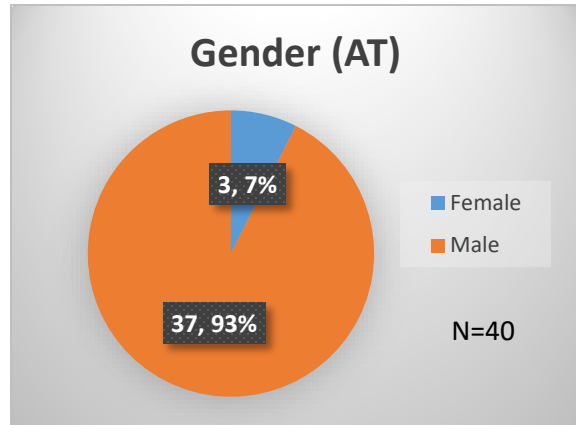

Daily Data Dashboard – November 28, 2022
Demographics for JTDC Population
Monday Morning Midnight Count

Total # of probation Involved youth¹: 1,026

¹ Probation Active: Any youth who is pending sentencing with an active social history, has been formally placed on probation or supervision with Cook County Juvenile Probation on the date of the report.

*Age, Gender and Race for Criminal Court population (N=2) is not represented in this report.

Data sources: cFive Supervisor – Probation Population and RMIS – JTDC Population

Daily Data Dashboard – November 28, 2022
Demographics for JTDC Population
Monday Morning Midnight Count