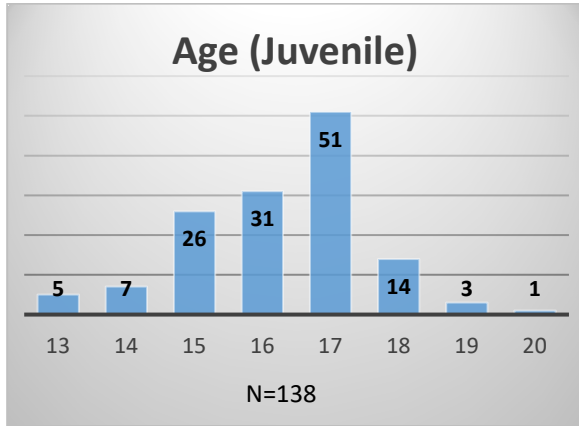

Daily Data Dashboard – November 28, 2022
Demographics for JTDC Population
Monday Morning Midnight Count

Total # of probation Involved youth¹: 1,026

¹ Probation Active: Any youth who is pending sentencing with an active social history, has been formally placed on probation or supervision with Cook County Juvenile Probation on the date of the report.

*Age, Gender and Race for Criminal Court population (N=2) is not represented in this report.

Data sources: cFive Supervisor – Probation Population and RMIS – JTDC Population

Daily Data Dashboard – November 28, 2022
Demographics for JTDC Population
Monday Morning Midnight Count