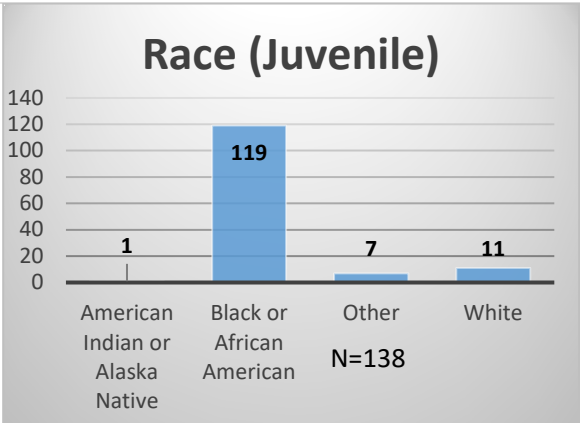

Daily Data Dashboard – November 28, 2022
Demographics for JTDC Population
Monday Morning Midnight Count

Total # of probation Involved youth¹: 1,026

¹ Probation Active: Any youth who is pending sentencing with an active social history, has been formally placed on probation or supervision with Cook County Juvenile Probation on the date of the report.

*Age, Gender and Race for Criminal Court population (N=2) is not represented in this report.

Data sources: cFive Supervisor – Probation Population and RMIS – JTDC Population

Daily Data Dashboard – November 28, 2022
Demographics for JTDC Population
Monday Morning Midnight Count