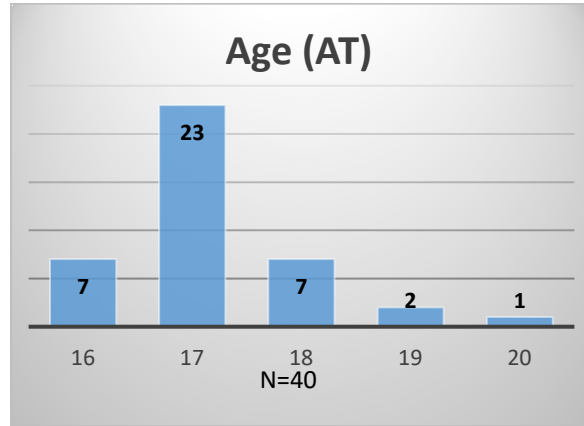

Daily Data Dashboard – November 28, 2022
Demographics for JTDC Population
Monday Morning Midnight Count

Total # of probation Involved youth¹: 1,026

¹ Probation Active: Any youth who is pending sentencing with an active social history, has been formally placed on probation or supervision with Cook County Juvenile Probation on the date of the report.

*Age, Gender and Race for Criminal Court population (N=2) is not represented in this report.

Data sources: cFive Supervisor – Probation Population and RMIS – JTDC Population

Daily Data Dashboard – November 28, 2022
Demographics for JTDC Population
Monday Morning Midnight Count